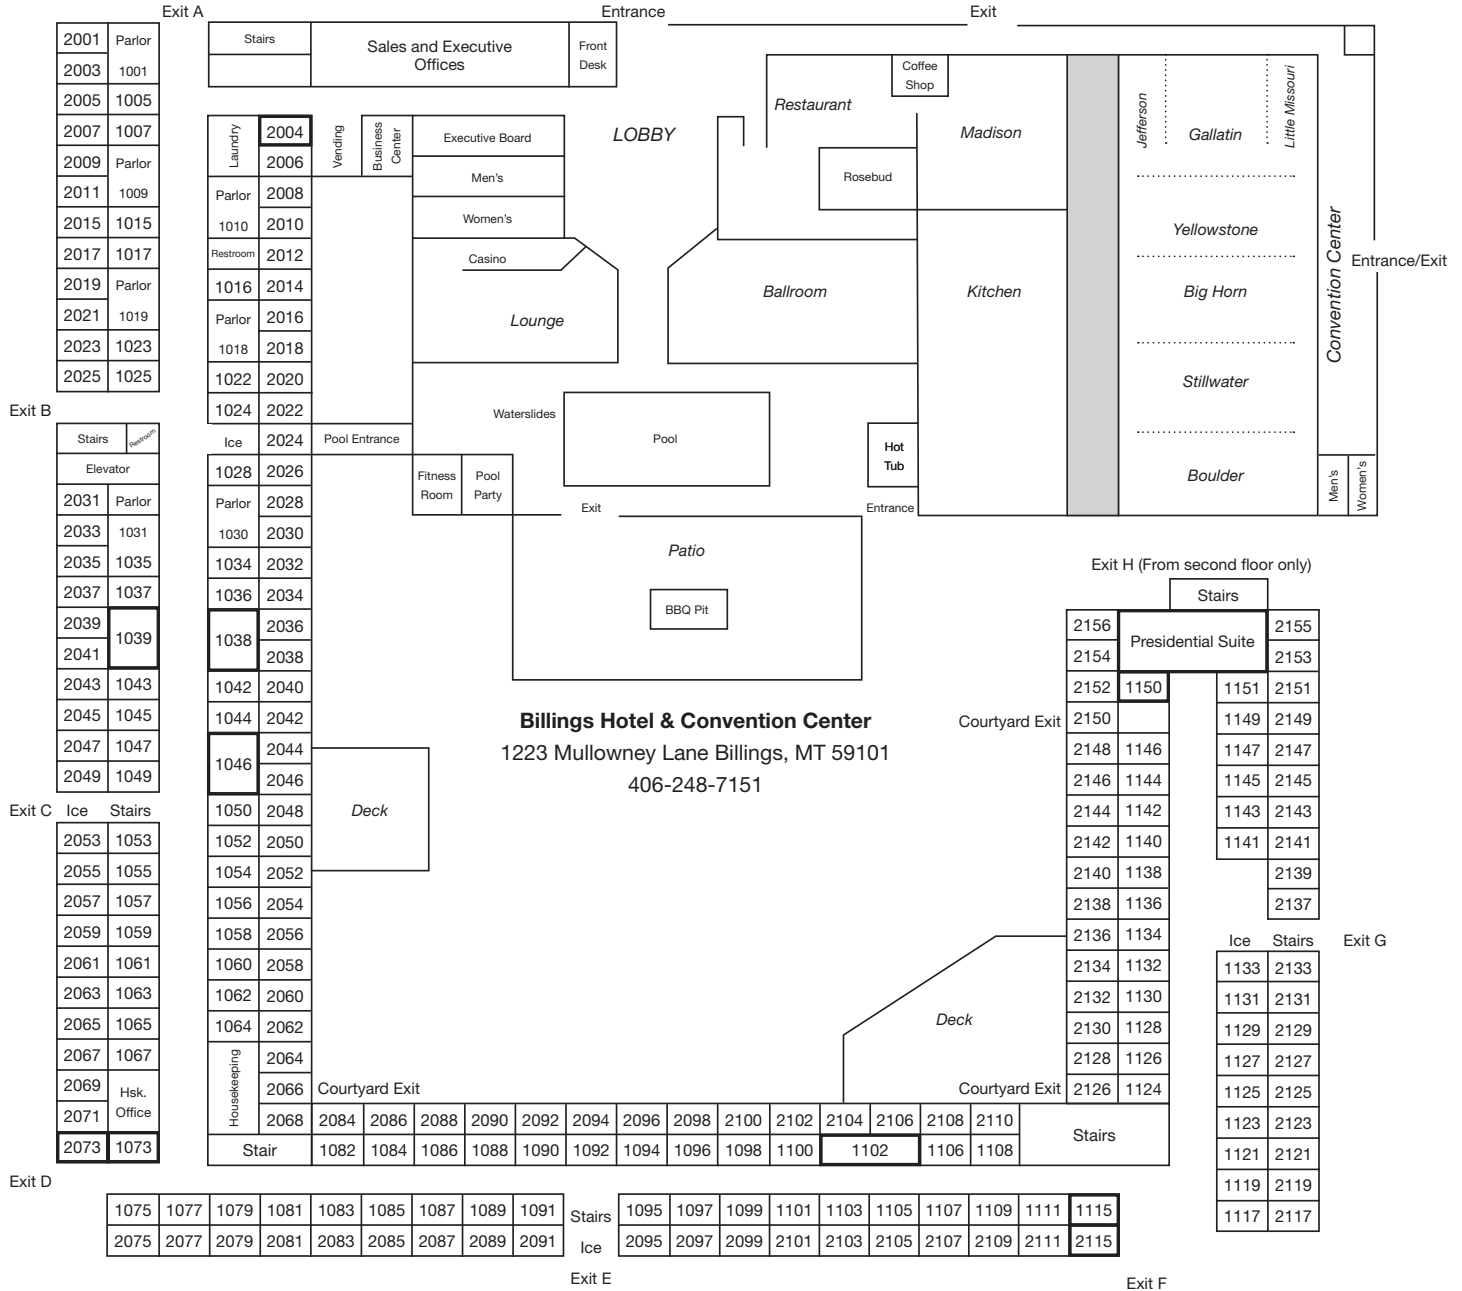

HOTEL LAYOUT

Rooms 1001 to 1151 are on the First Floor & Rooms 2001 to 2156 are on the Second Floor.

Soda Machines are located at Exit A, B, C, D, E, F, G - First Floor and Second Floor.

Ice Machines on First Floor are Located at Exit B, C, & G. Second Floor are Located at Exit E.

Elevator Located at Entrance B.